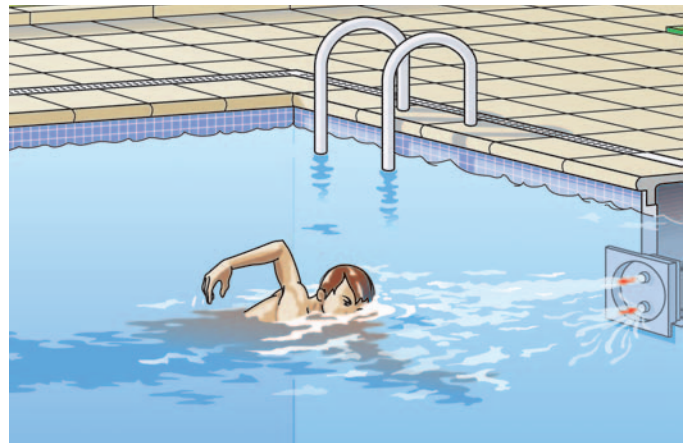

Espa Counter Current System

Easy Installation

As standard the Espa Counter Current System comes with metric pipe fittings and includes two isolating ball valves. We recommend that the plumbing kit is ordered; this provides the flexible pipe and fittings required to install the unit in the most compact fashion. You will also need a good PVC to ABS cement such as Wet 'R' Dry (PPF135).

For convenience the Espa Counter Current system is split into two pump sizes, a front jet kit which can be purchased separately and a plumbing kit. It is a high performance unit at a very competitive price:

- Directional outlet nozzle
- Adjustable water flow rate
- Adjustable air/water mix
- Self priming upto 4m
- One kit for liner or concrete pools
- Operated by air switch from inside the pool
- Pump can be installed upto 3m away from pool on 63mm pipework as per installation kit supplied or further if upgraded to 75mm

Plumbing Kit Contains

- 2 x 75mm female threaded plain socket
- 2 x 75mm to 63mm reducing bushes
- 2 x 63mm d/u Ball Valve
- 2 x 3m 63mm flexible pipe

Powerful Performance

The Espa Counter Current Nadorsel pump gives very good flow rates to challenge all levels of swimmers:

- Single phase pump: 3hp (2.3kW) provides 60m³/h
- Three phase pump: 4hp (3.0kW) provides 70m³/h

For a complete installation you will need one pump, one front jet and one plumbing kit

Dimensions (mm)	A	B	C	D	E	F	G	H	I	Weight Kg
Nadorsel 300/400	420	330	630	140	245.5	420	70	75	50	28

Espa Counter Current System	
PRODUCT CODE	DESCRIPTION
NCP300	SINGLE PHASE 3HP NADORSELF PUMP
NCP400	THREE PHASE 4HP NADORSELF PUMP
NCC001	FRONT JET SINGLE PHASE
NCC003	FRONT JET THREE PHASE
PPK005	PLUMBING KIT FOR ABOVE

1 phase 230V 50Hz	3 phase 415V 50Hz	1 phase Amps	3 phase Amps	1 phase P1 (kW)	3 phase P1 (kW)	P2 (kW)	HP
Nadorsel 300		13.4		3.0		2.3	3.0
	Nadorsel 400		6.0		3.4	3.0	4.0