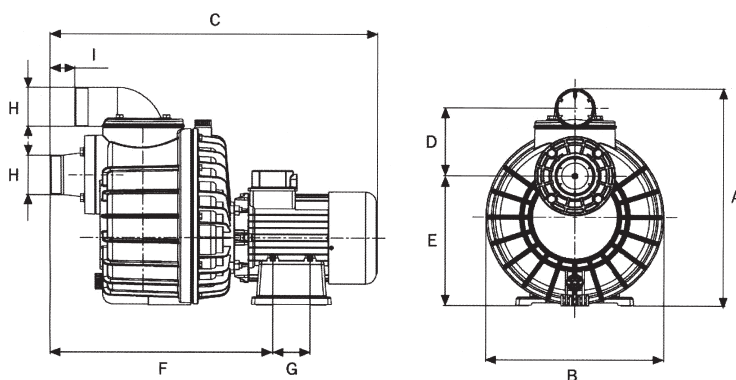

Plumbing Kit Contains

- 2 x 75mm female threaded plain socket
- 2 x 75mm to 63mm reducing bushes
- 2 x 63mm d/u Ball Valve
- 2 x 3m 63mm flexible pipe

Powerful Performance

The Espa Counter Current Nadorsel pump gives very good flow rates to challenge all levels of swimmers:

- Single phase pump: 3hp (2.3kW) provides 60m³/h
- Three phase pump: 4hp (3.0kW) provides 70m³/h

For a complete installation you will need one pump, one front jet and one plumbing kit

Dimensions (mm)	A	B	C	D	E	F	G	H	I	Weight Kg
Nadorsel 300/400	420	330	630	140	245.5	420	70	75	50	28