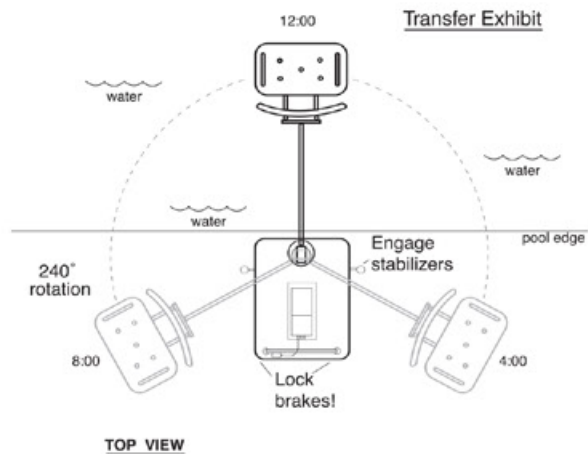

Specifications for PAL - Portable aquatic lift

Height	1850mm	Length - storage	1400mm
Base height	600mm	Power	24v DC
Base length	890mm	Battery life	30 cycles
Total weight	386kg	(approx)	
Length extended	2640mm	Lifting capacity	136kg (300lb)