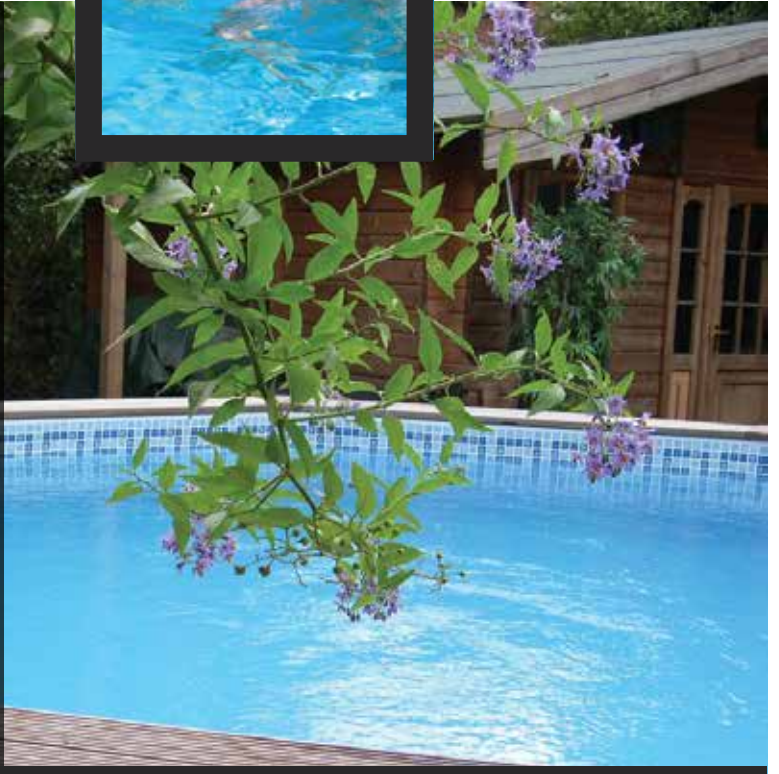

WHICH POOL?

CHOOSE A SHAPE TO SUIT YOUR SPACE!

Richmond »

Knightsbridge »

Mayfair »

Hampstead »

Belgravia »

Bayswater »

Westminster »

Chelsea »

“The pool has been great for our social life”

GALLERY

"Getting a wooden pool was the best thing I ever did! The kids absolutely love it and we have so much fun with parties and family BBQ's. I only need to spend half an hour a week to maintain the pool during the summer - so it's all very easy. I definitely recommend getting one."

Mr McDermott, Wirral

The flexibility of the design and fit of your wooden pool means that it can be enjoyed by everyone and create a beautiful feature in your garden. You can choose from a range of sizes and shapes, fit it in-ground, above ground or partially in-ground. Why not add some decking around it to create the perfect entertaining and relaxing space? You can even add a counter current system to create a fully-fledged exercise pool.