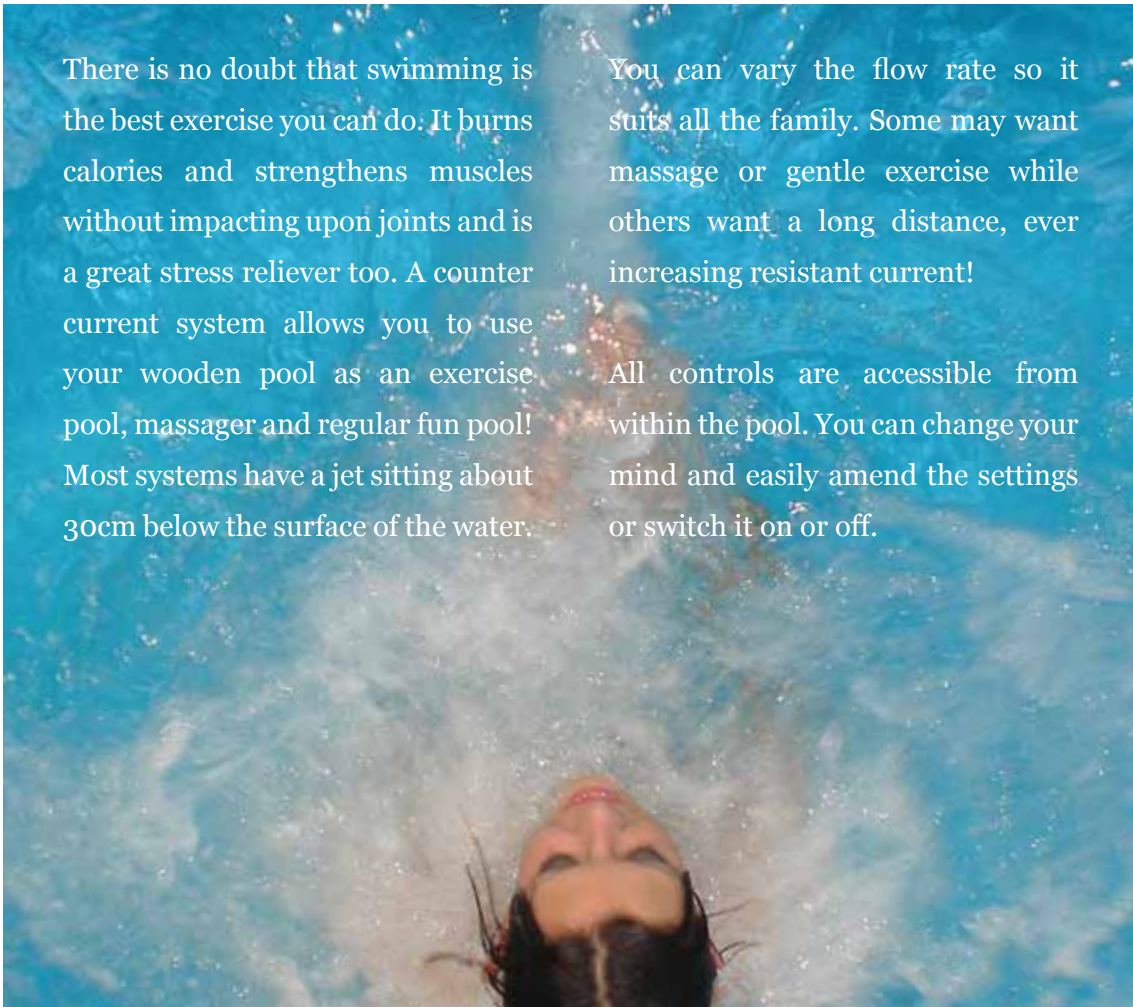

There is no doubt that swimming is the best exercise you can do. It burns calories and strengthens muscles without impacting upon joints and is a great stress reliever too. A counter current system allows you to use your wooden pool as an exercise pool, massager and regular fun pool! Most systems have a jet sitting about 30cm below the surface of the water.

You can vary the flow rate so it suits all the family. Some may want massage or gentle exercise while others want a long distance, ever increasing resistant current!

All controls are accessible from within the pool. You can change your mind and easily amend the settings or switch it on or off.