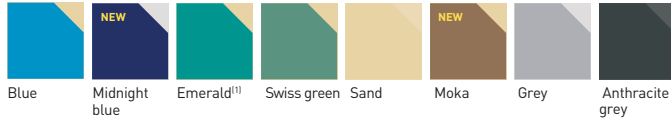

## PVC sheet

2 types of PVC sheet:

**Opaque version:**  
slows down the development of algae

**Solar version:**  
captures the free energy from the sun

## Colors

Opaque versions

Solar versions

The PVC reverse side colour Sand (except for grey and Midnight blue) avoid bleaching over the coping.

[1] Available colors while stocks last.

\*according to our general warranty terms delivered with the cover.