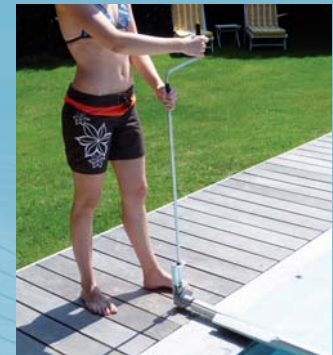

### Winding

Full winding with a crank in less than 3 minutes.

- Space saving when rolled up at the end of the pool
- Winding possible on two sides for greater versatility
- Winding by two people with two cranks for pools over 50 m<sup>2</sup>